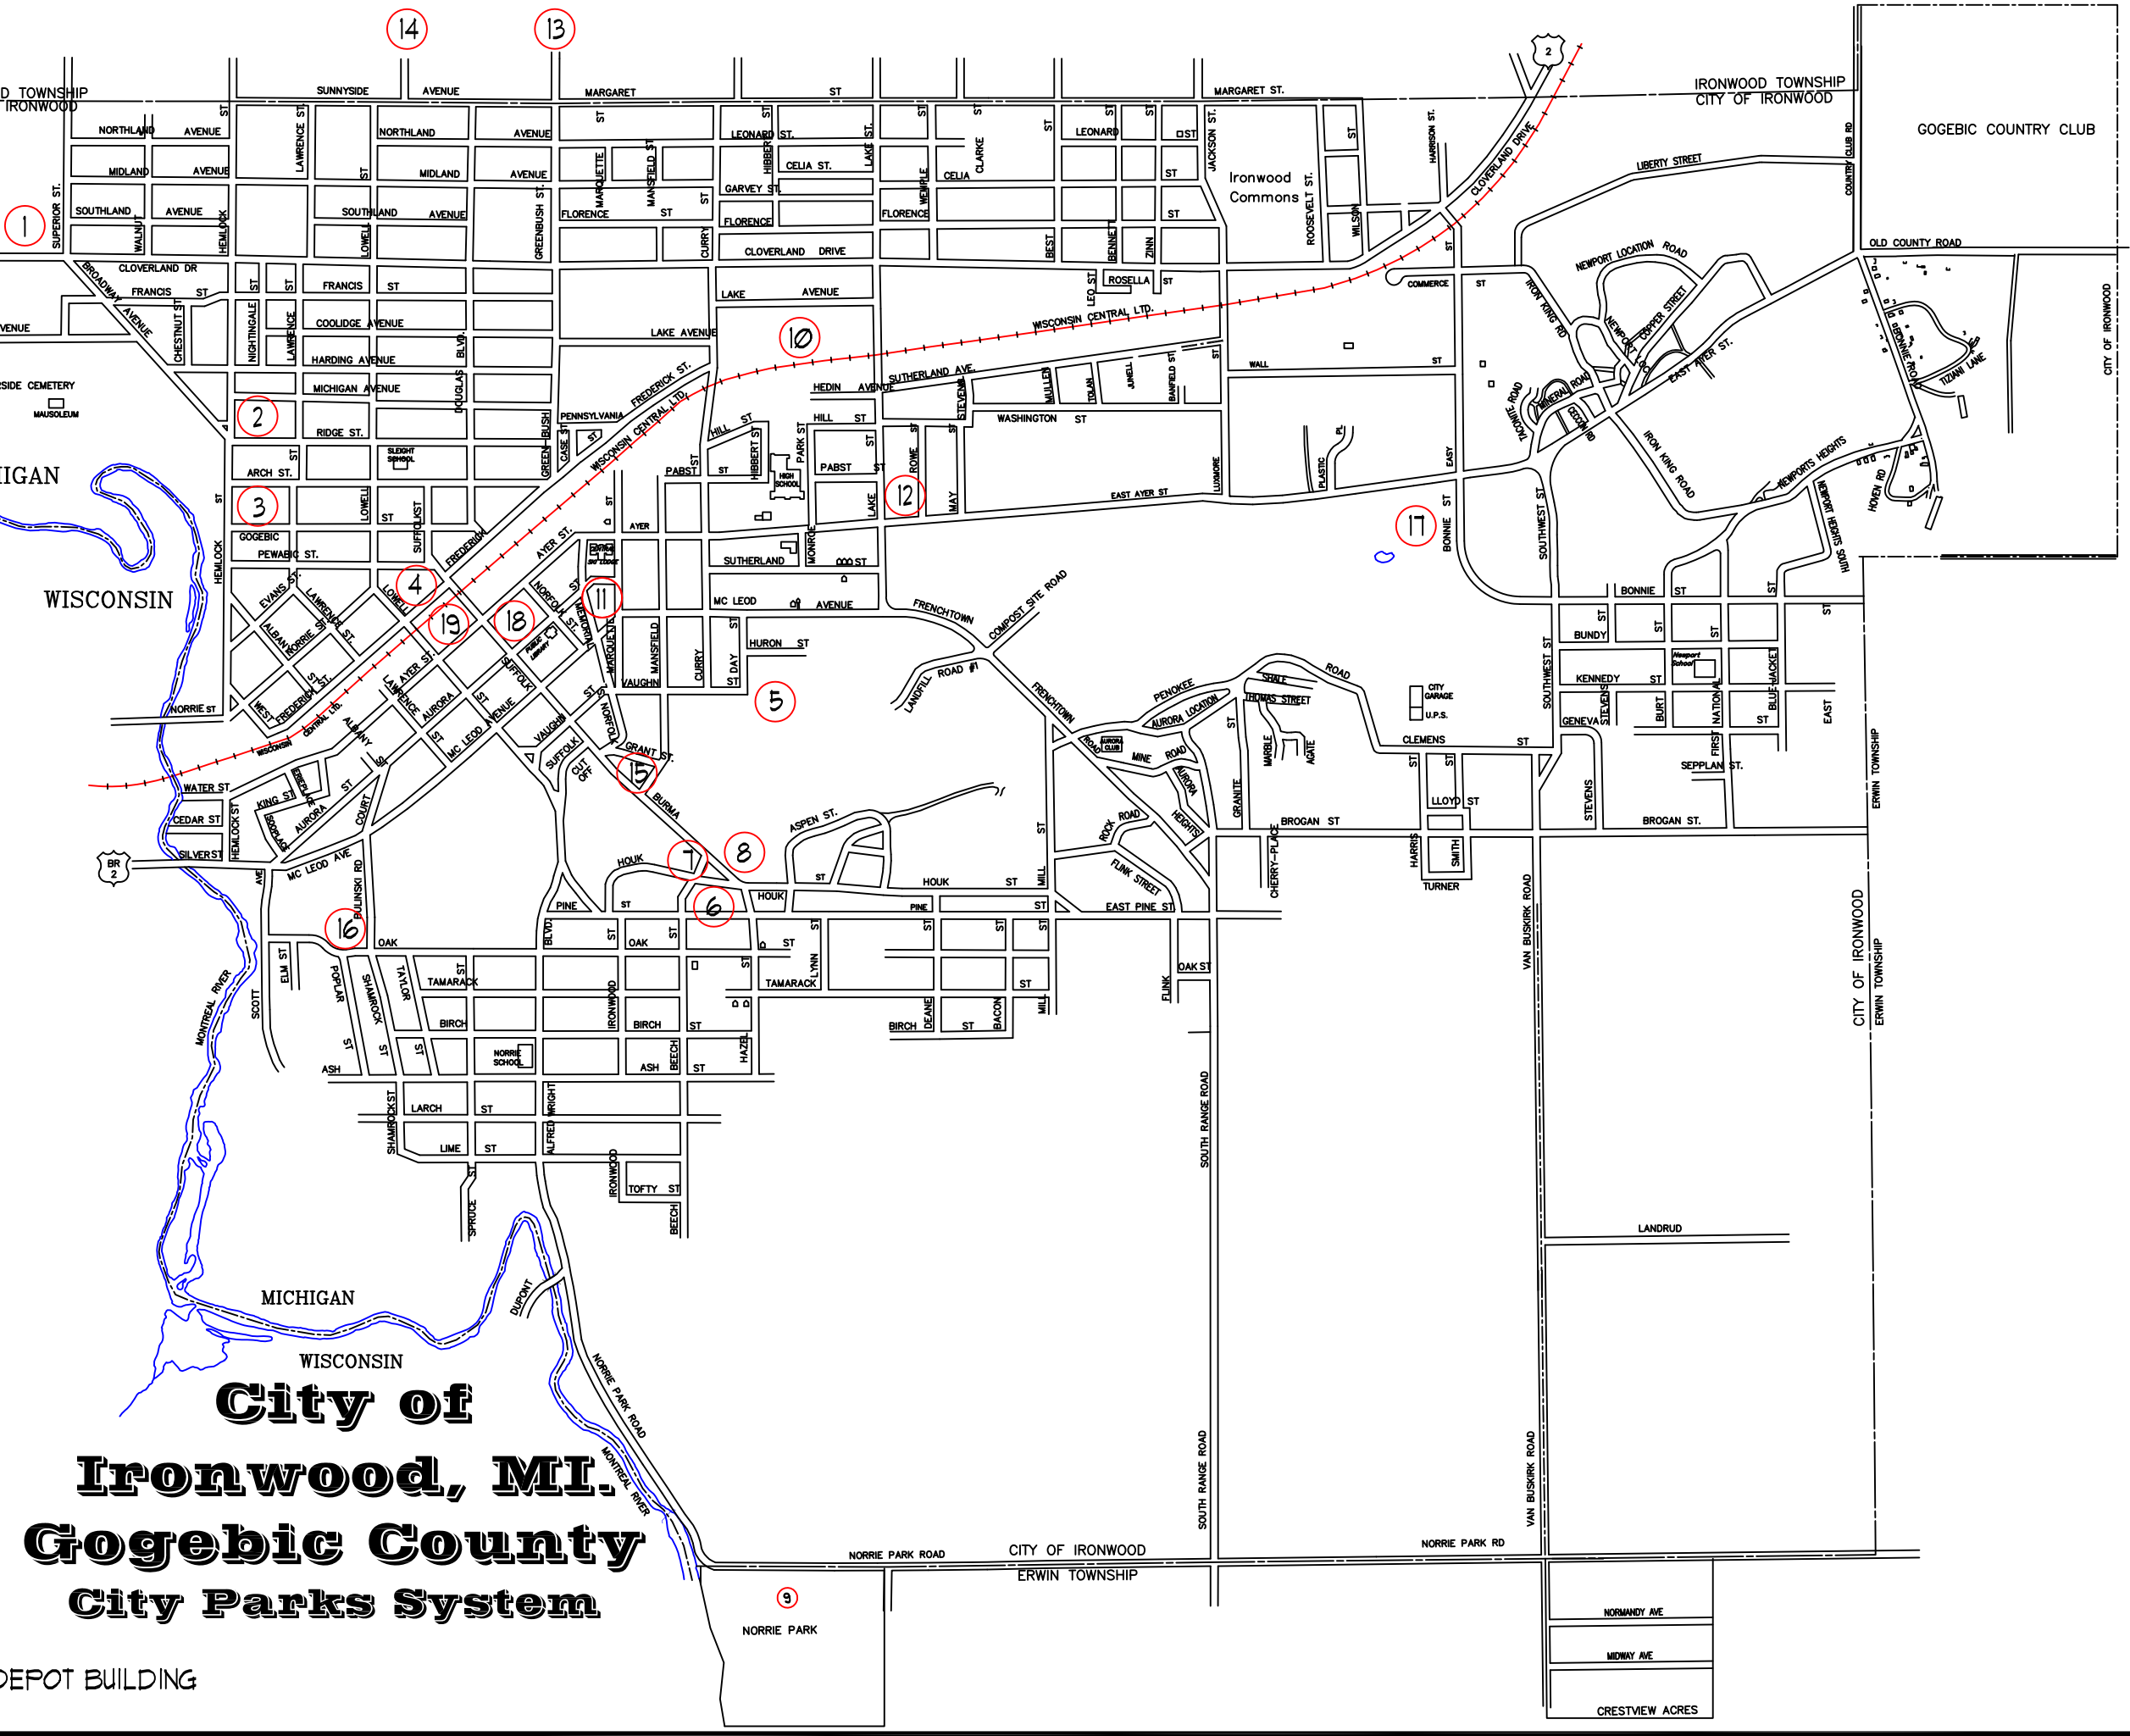

LEGEND

- ① CURRY PARK
- ② PATTERSON TENNIS COURTS
- ③ LONGYEAR PARK
- ④ KUITUNEN PARK
- ⑤ LITTLE LEAGUE FIELD
- ⑥ KIWANIS TOT LOT
- ⑦ HIAWATHA PARK
- ⑧ RANDA FIELD
- ⑨ NORRIE PARK
- ⑩ SNOWMOBILE, ATV, BIKE ROUTE
- ⑪ MUNICIPAL MEMORIAL BUILDING
- ⑫ LAKE/AYER ST. PARK
- ⑬ PAT O'DONNELL CIVIC CENTER
- ⑭ MT. ZION OVERLOOK PARK
- ⑮ HIAWATHA ROTARY SKATE PARK
- ⑯ BULINSKI PARK
- ⑰ MINER'S MEMORIAL HERITAGE PARK
- ⑱ DOWNTOWN IRONWOOD POCKET PARK
- ⑲ IRONWOOD HISTORIC DEPOT PARK & DEPOT BUILDING

City of Ironwood, MI. Gogebic County City Parks System

NORMANDY AVE
MIDWAY AVE
CRESTVIEW ACRES